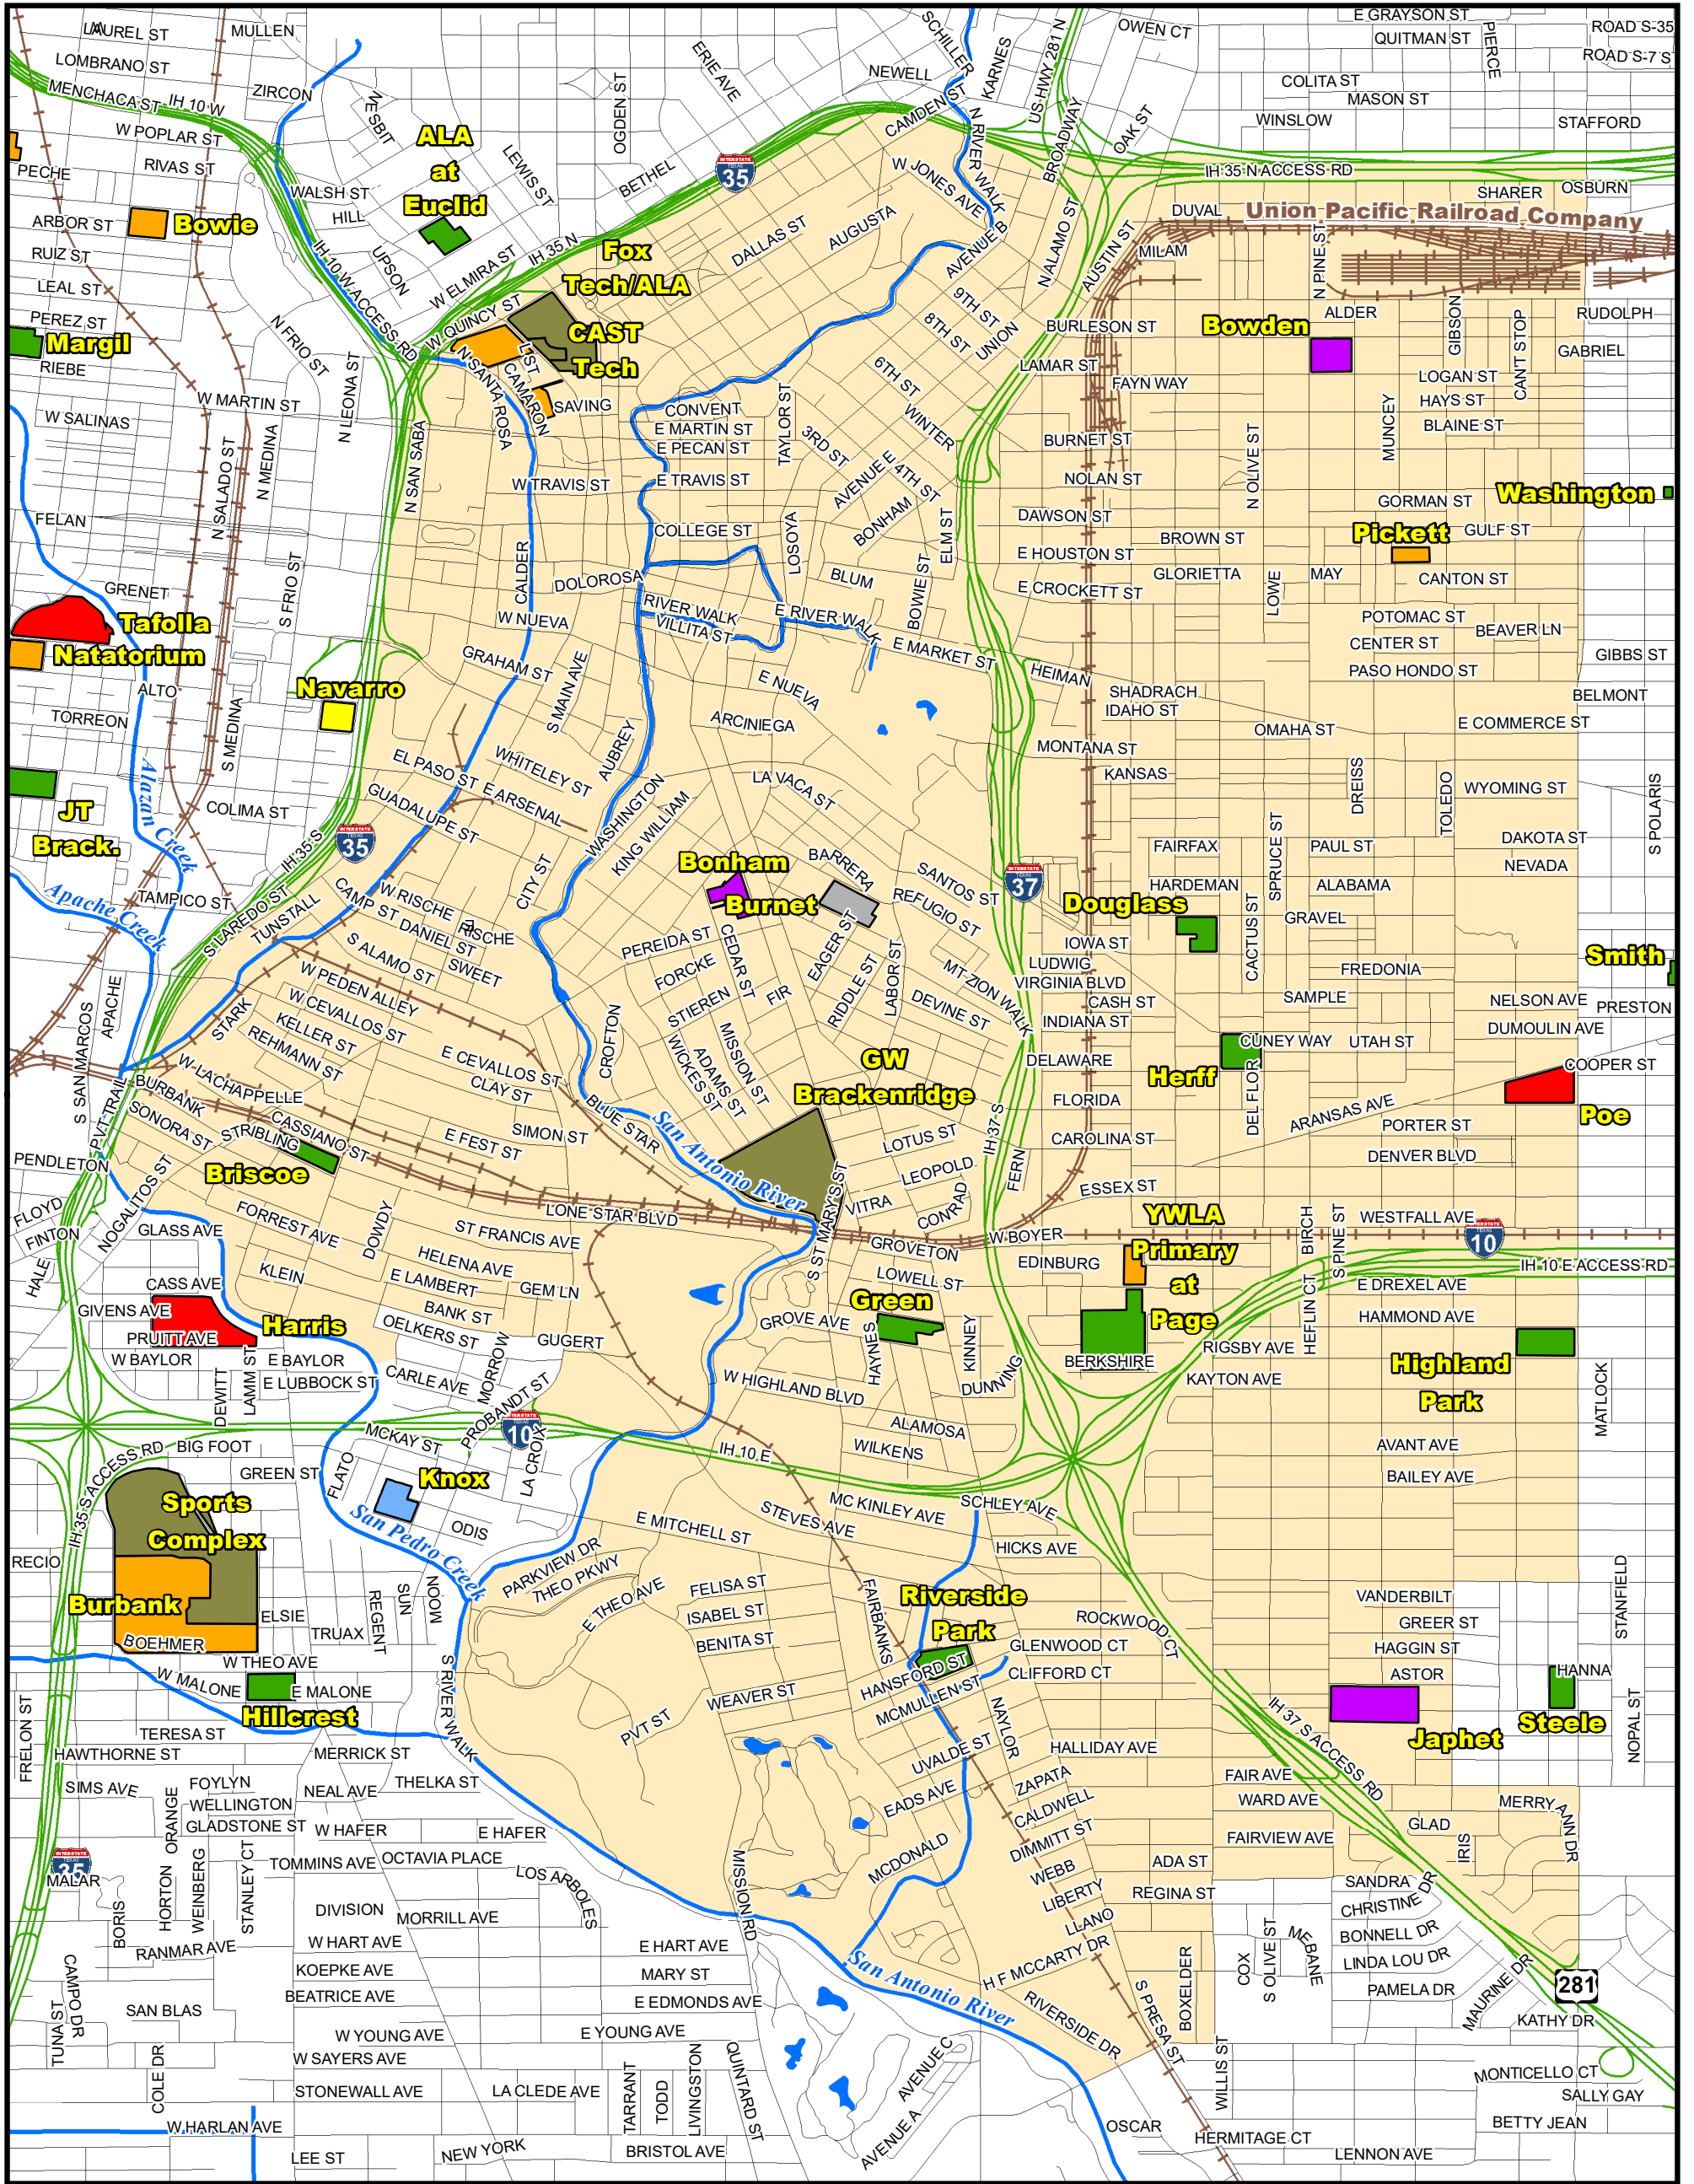

Attendance Boundary for 2021-2022

GW BRACKENRIDGE High School
Grades Served: 9-12

400 EAGLELAND DR.
SAN ANTONIO, TX 78210

LEGEND

1 inch equals 0.38 miles

Last Updated 2014-2015

SAISD Facilities		Route Features		Natural Features	
Facility_Type					
 Administrative	 Primary PK/K-5/6	 PK/K-8 School	Streets	Rivers & Creeks	
 Closed - Pending Reuse	 High School	 Special Program	Railroad Tracks	Water Bodies	